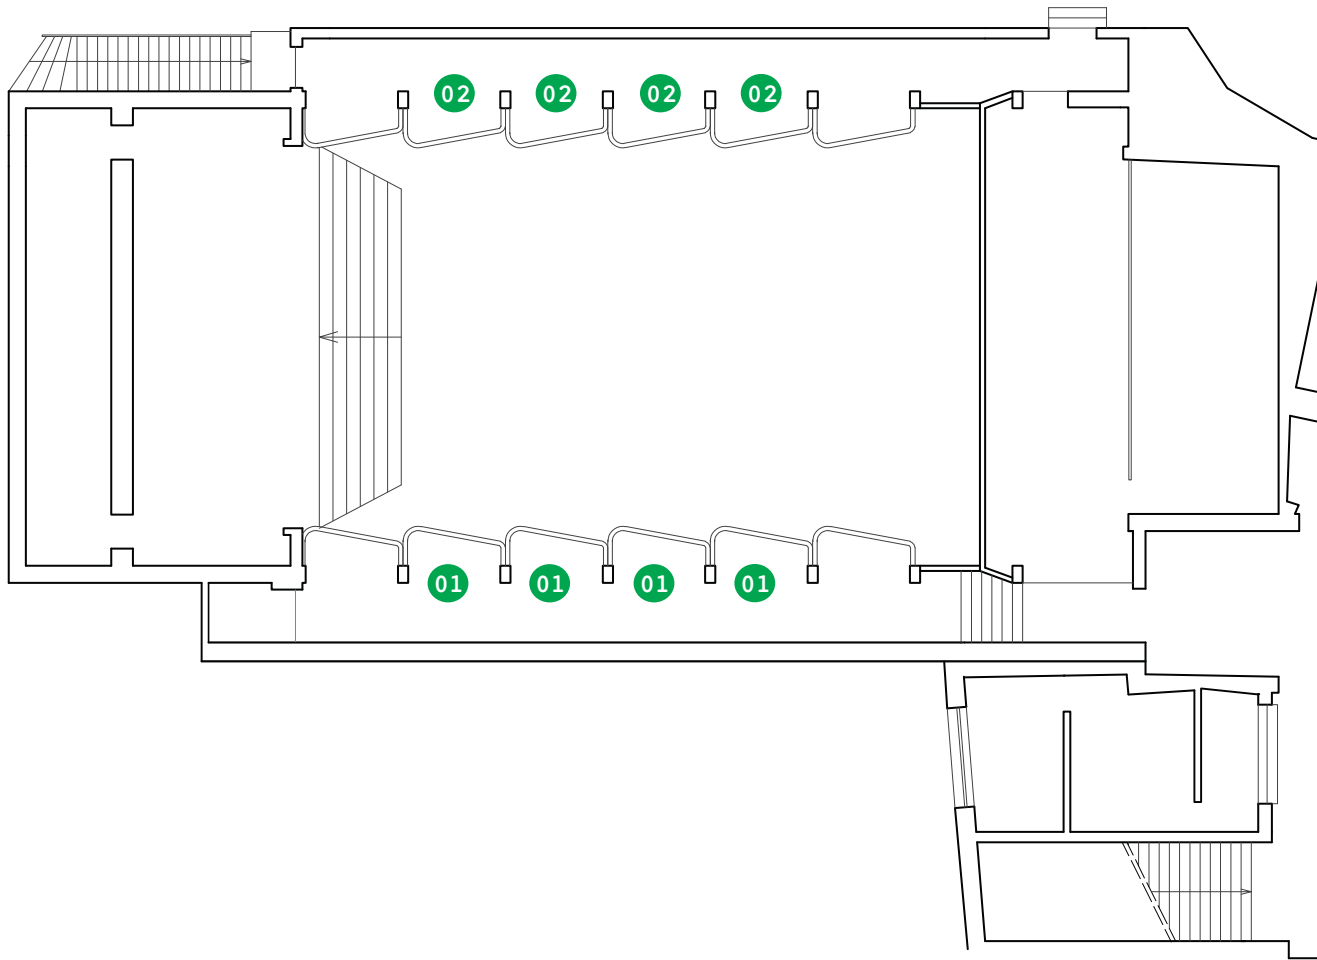

SISLEJ XHAFA

- .01 **hard of wish**
  2016
  diamonds, rocks
- .02 **Iron Flower**
  2016
  manholes