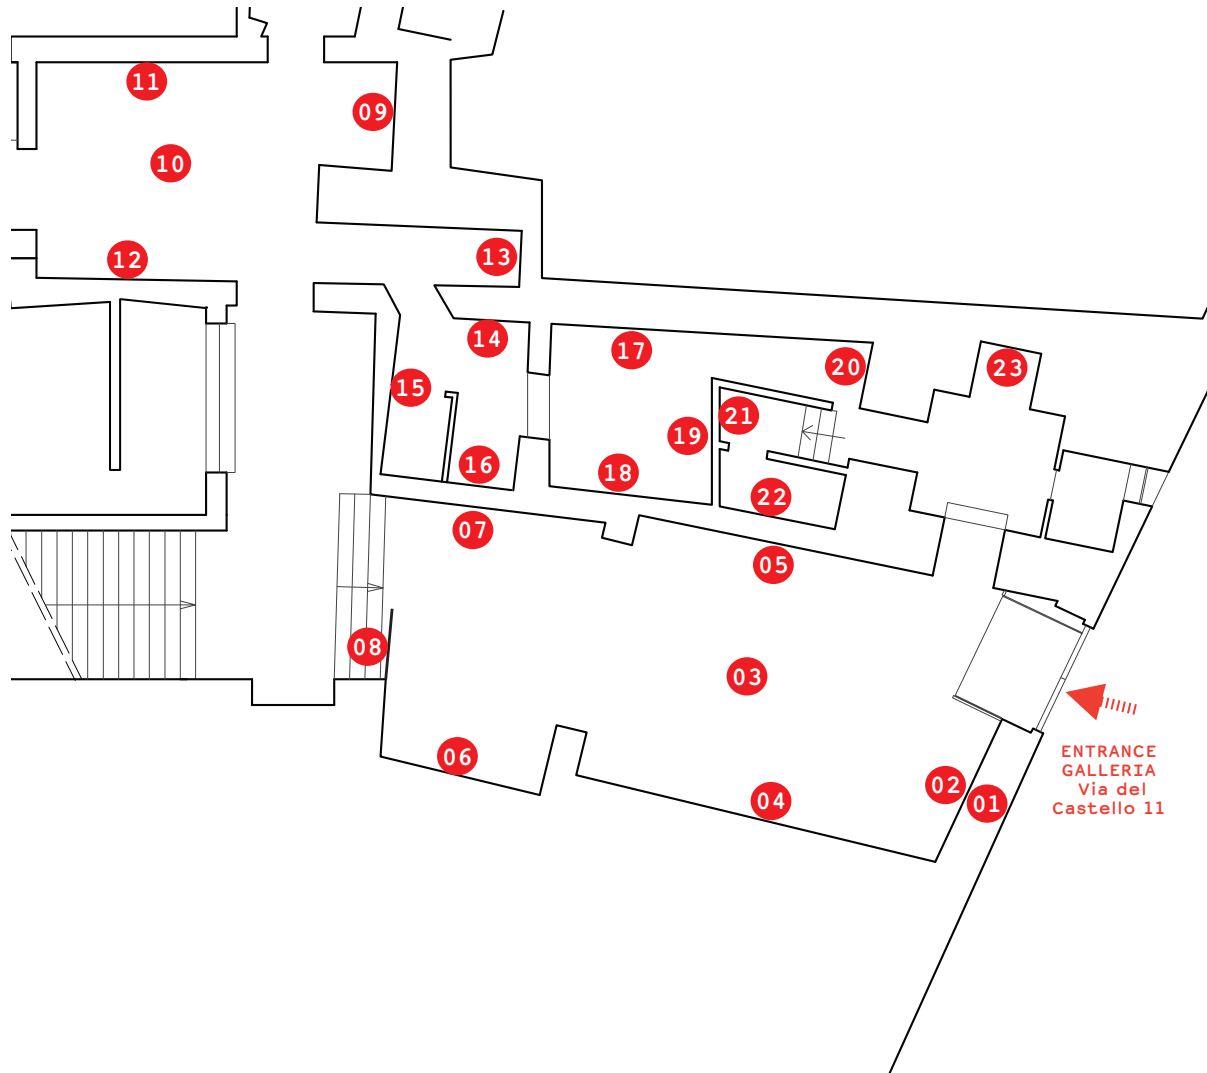

JOSÉ ANTONIO SUÁREZ LONDOÑO

.01	Cuadernos de año Paul Klee 1998 drawings, mixed technique on paper	.12	Dibujos 2016 7 drawings, mixed technique on paper
.02	Cuadernos de año Paul Klee 1998 notebooks, mixed technique on paper	.13	Dibujos 2016 2 drawings, mixed technique on paper
.03	Diaros de Franz Kafka, 1914-1923 2000 drawings, mixed technique on paper	.14	Dibujos 2016 2 drawings, mixed technique on paper
.04	Dibujos 2016 7 drawings, mixed technique on paper	.15	Litografías 1999-2002 lithography on paper
.05	Dibujos 2016 7 drawings, mixed technique on paper	.16	Dibujos 2016 drawing, mixed technique on paper
.06	Cuadernos de año 2001-2011 notebooks and drawings, mixed technique on paper	.17	Pruebas de Estado 1995-2001 etchings and plate
.07	Dibujos 2016 5 drawings, mixed technique on paper	.18	Grabados 1991-2013 etching and aquatint on paper
.08	Dibujos 2016 3 drawings, mixed technique on paper	.19	Pruebas de Estado 1995-2001 etchings
.09	Cuadernos Suizos 1981-1983 drawings, mixed technique on paper	.20	Grabados 2015-2016 etchings on paper printed in Harian & Weaver N.Y.C.
.10	Cuadernos de viaje 2003-2008 drawings and notebook mixed technique on paper	.21	Sellos 2015 print with stamp
.11	Colección Pizano 2004-2005 drawings, graphite on paper	.22	Sellos 1990-2015 prints and rubber stamps
		.23	Sellos 2016 prints