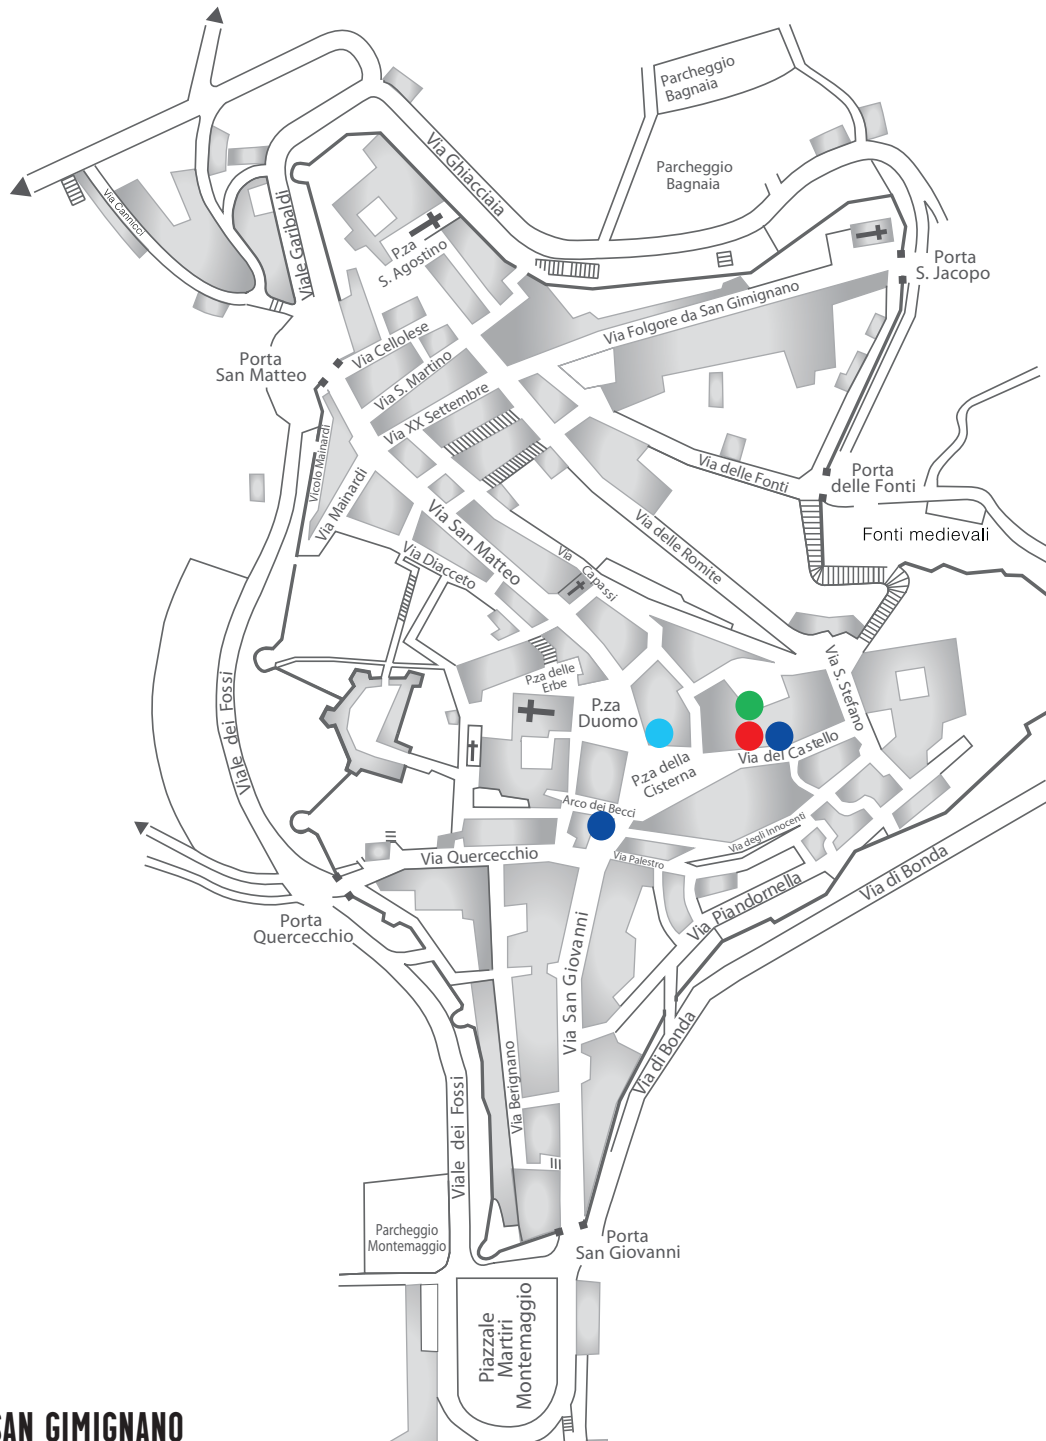

GALLERIA CONTINUA

SAN GIMIGNANO BEIJING LES MOULINS HABANA

23.09.2016 – 15.01.2017

JOSÉ ANTONIO SUÁREZ LONDOÑO

'A New Larousse'
Via del Castello, 11

SISLEJ XHAFI

'Fireworks in my closet'
Via del Castello, 11

ARCANGELO SASSOLINO

'Canto V'
Arco dei Becci, 1
Via del Castello, 17

ZHANNA KADYROVA

'Mia casa, mia fortezza'
Piazza della Cisterna, 13

SAN GIMIGNANO