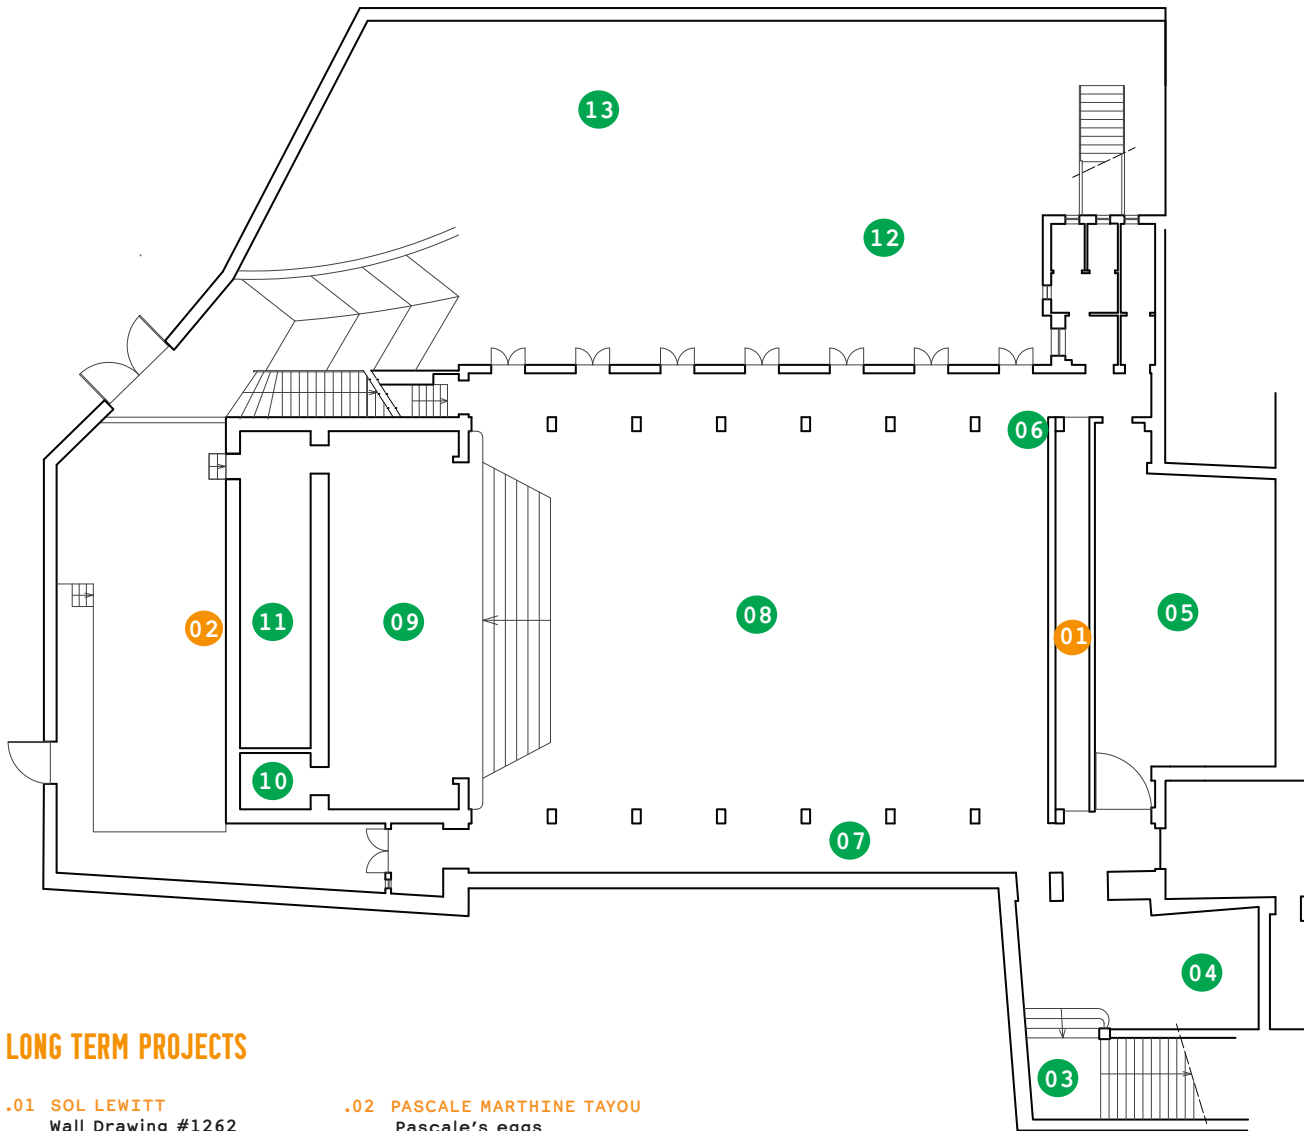

SISLEJ XHAFA

- .03 **Uni Saint**
  2016
  hat of carabinieri, santini
- .04 **soft landing**
  2016
  cement
- .05 **Concetto in Exile – series**
  2016
  PVC advertising truck boards on stretcher
- .06 **unauthorized free candy for atheist**
  2016
  protest board, wood
- .07 **nature and bag**
  2016
  suitcase, tree branches
- .08 **Hope Diamond**
  2016
  wallets, bank notes
- .09 **Whisper Harmony**
  2016
  chemical portable toilets, antennas and satellite dishes
- .10 **Sour Sentiments**
  2016
  megaphone, resine, seasoned red fruits
- .11 **Fireworks in my Closet**
  2016
  closet, light bulbs
- .12 **Sweat tree (L'Albero sudato)**
  2016
  bronze, fountain
- .13 **Cinema Aperto Palestina**
  2016
  metal structure and chairs

LONG TERM PROJECTS

- .01 **SOL LEWITT**
  Wall Drawing #1262
  2004–2009
  planes with broken bands of color (San Gimignano)
- .02 **PASCALE MARTHINE TAYOU**
  Pascale's eggs
  2014
  alabaster eggs